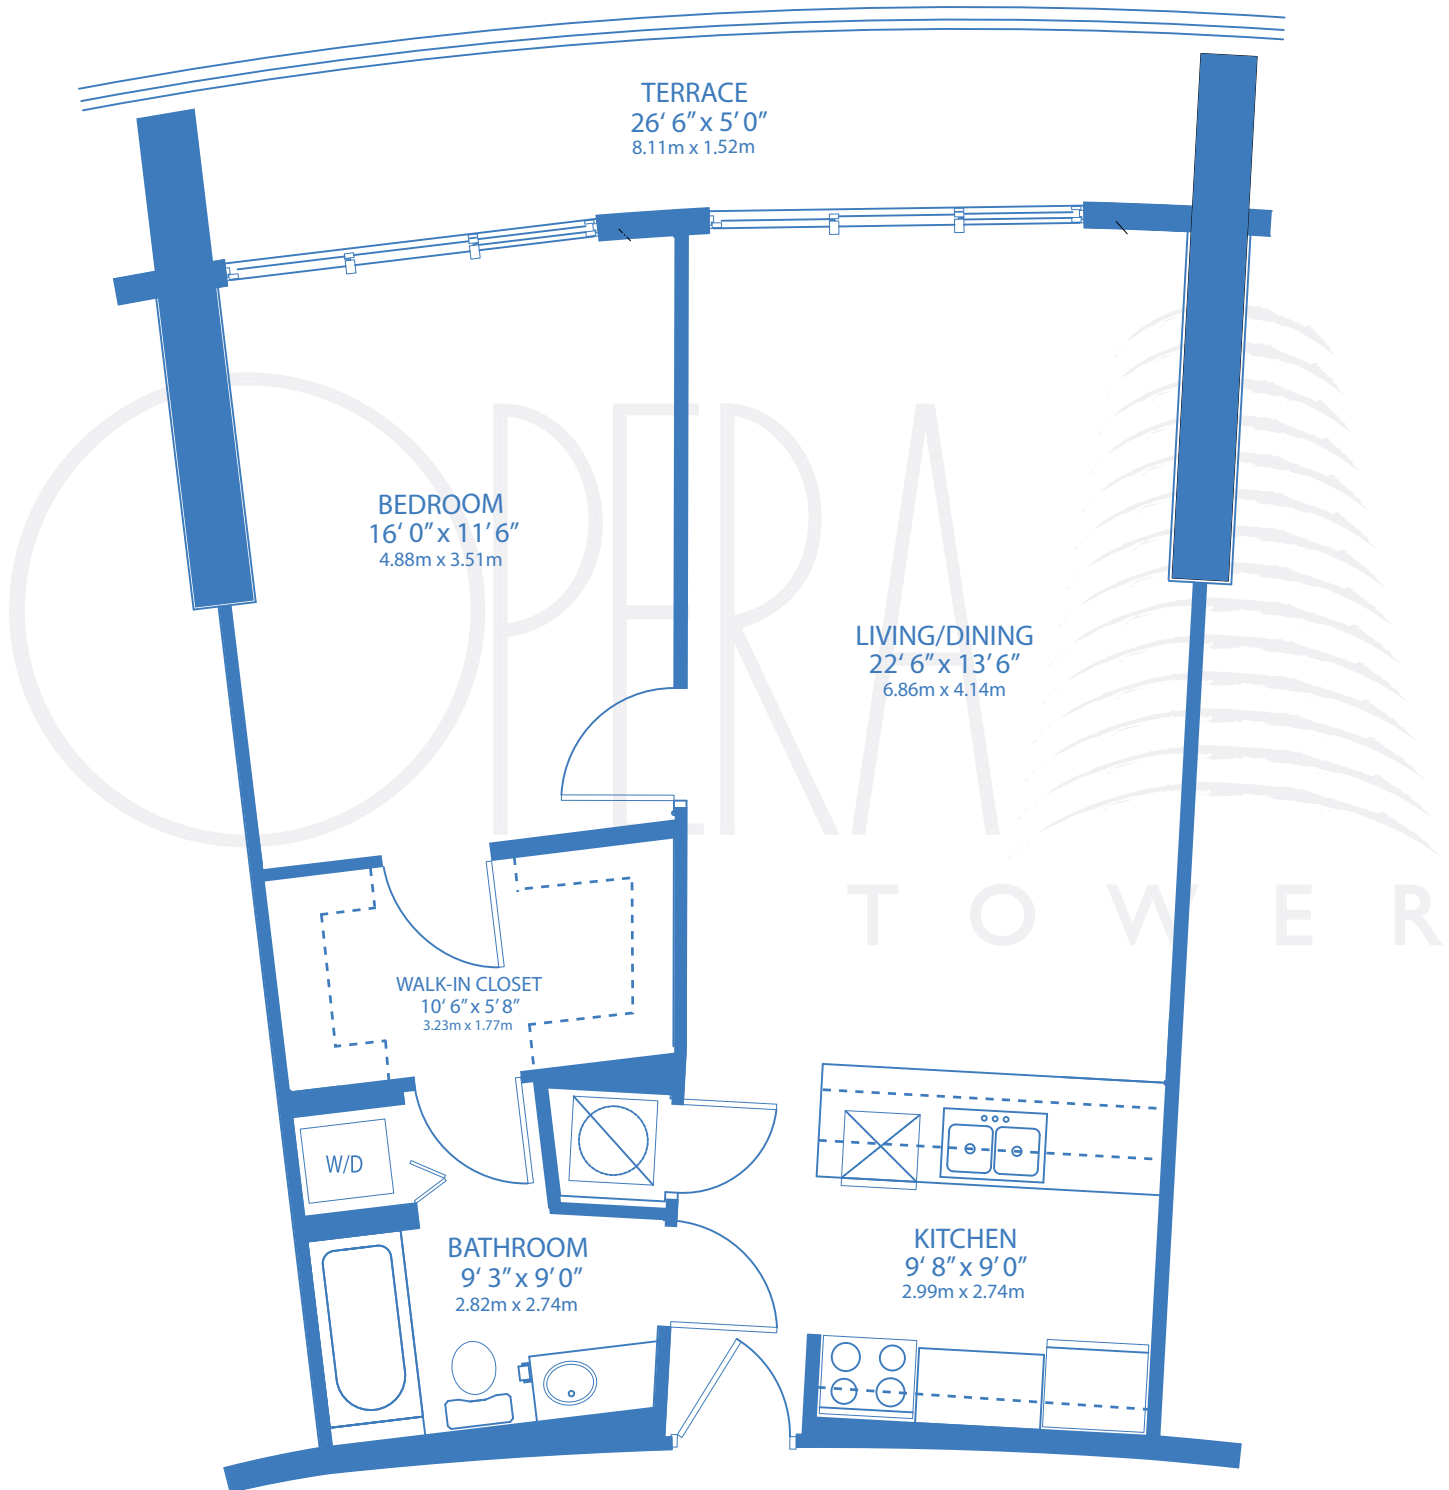

PUCCINI-A2 STUDIO - ONE BATH

INTERIOR - 508 SQUARE FEET

TERRACE - 83 SQUARE FEET

TOTAL RESIDENCE - 591 SQUARE FEET - 54.9 SQUARE METERS

ROSSINI-B1 ONE BEDROOM - ONE BATH

INTERIOR - 821 SQUARE FEET

TERRACE - 134 SQUARE FEET

TOTAL RESIDENCE - 955 SQUARE FEET - 88.7 SQUARE METERS

VERDI-C1 TWO BEDROOM - TWO BATH

INTERIOR - 1,048 SQUARE FEET

TERRACE - 177 SQUARE FEET

TOTAL RESIDENCE - 1,225 SQUARE FEET - 113.8 SQUARE METERS